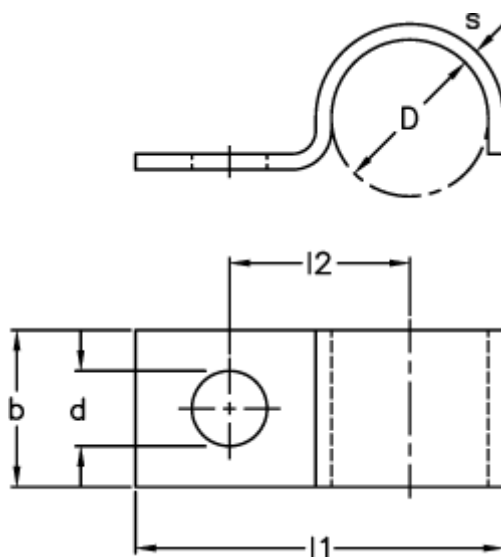

Article number: 025207000012

Description: Norma retaining clip type 520
BSN 12x20x2 W1

Measures

$b = 20$

$D = 12$

$d = 7$

$l1 = 28.0$

$l2 = 18.0$

$s = 2$